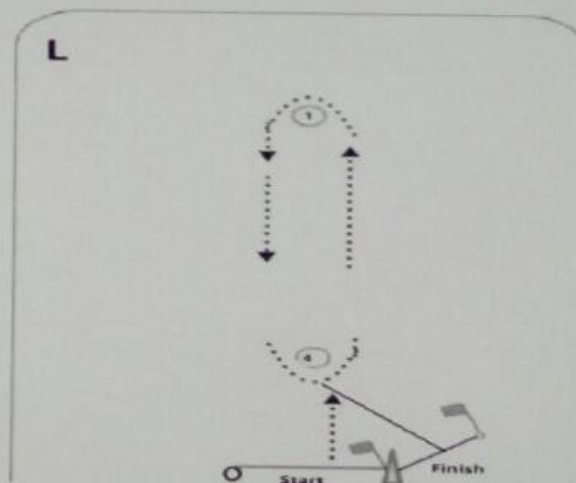

AMENDMENTS TO SI - 2

1. Add to Para 8. **EVENT CLASS FLAGS**

The event Class Flags will be as under:-

Ser No	Class	Flags
(d)	Bic Nova	White Flag with RS:X insignia

2. Add to Para11. **TIME LIMITS AND TARGET TIME**

The time limits and target times in minutes are as follows:-

CLASS	TIME LIMIT (Minutes)	MARK 1 TIME LIMIT (Minutes)	TARGET TIME (Minutes)	FINISHING WINDOW (Minutes)
Boy's & Girl's Board (Bic Nova)	40	15	25	10

3. Add to para 14.5 **THE START**

Start for Bic Nova Class (Boys & Girls) will be combined start.

4. Add Para 10 : **COURSE DIAGRAM FOR BIC NOVA CLASS**

<u>COURSE</u>	
SIGNAL	: MARK ROUNDING ORDER
L2	: START - 1 - 4 - 1 - 4 - FINISH